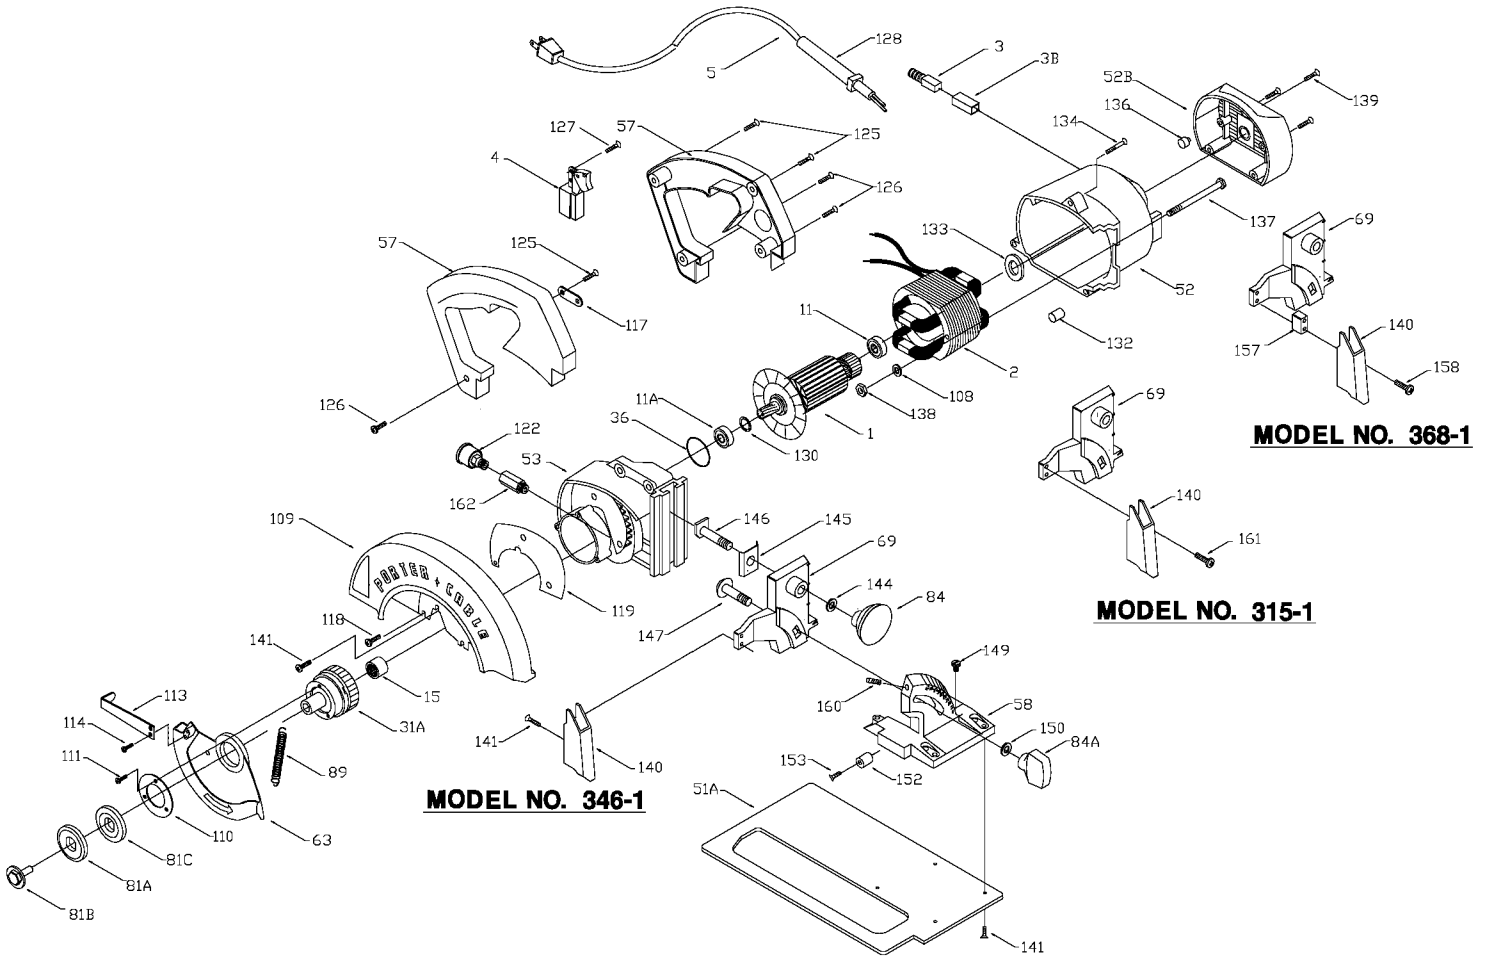

PORTER-CABLE CIRCULAR SAWS

WARNING: Electrical repairs should only be attempted by trained repairmen. Contact the nearest Porter-Cable Service Center or other competent repair center.

315-1
346-1
368-1

MODEL NO. 368-1

MODEL NO. 315-1

MODEL NO. 346-1

Parts List for 315-1 Type 3

Item Number	Part Number	Description	Qty Required
1	000000-00	No Longer Available	1
1	683434	FAN ASSY	1
2	000000-00	No Longer Available	1
3	879553	BRUSH	2
3	000000-00	No Longer Available	2
4	5140066-98	SWITCH KIT	1
4	384127-01	SCREW	10
5	683784	TERMINAL	2
5	330079-98	CORD/10FT/14-2SJ	1
11	330003-64	BALL BEARING	3
11	879010	BEARING	3
15	684188	BEARING	3
31	000000-00	No Longer Available	1
31	879670	GEAR & SHAFT	1
31	000000-00	No Longer Available	1
31	875078	JACKSHAFT SPACER	10
31	879010	BEARING	3
36	691594	O-RING	10
51	000000-00	No Longer Available	1
51	000000-00	No Longer Available	1
52	879565	MOTOR HOUSING	1
52	684111	END CAP	1
53	691598	GEAR HOUSING	1
57	000000-00	No Longer Available	1
58	000000-00	No Longer Available	1
63	877565	TELE GUARD	1
69	000000-00	No Longer Available	1

COPYRIGHT© 2005. All Rights Reserved.

Parts list, pricing, and availability subject to change. Please visit www.dewaltservicenet.com for current parts information.