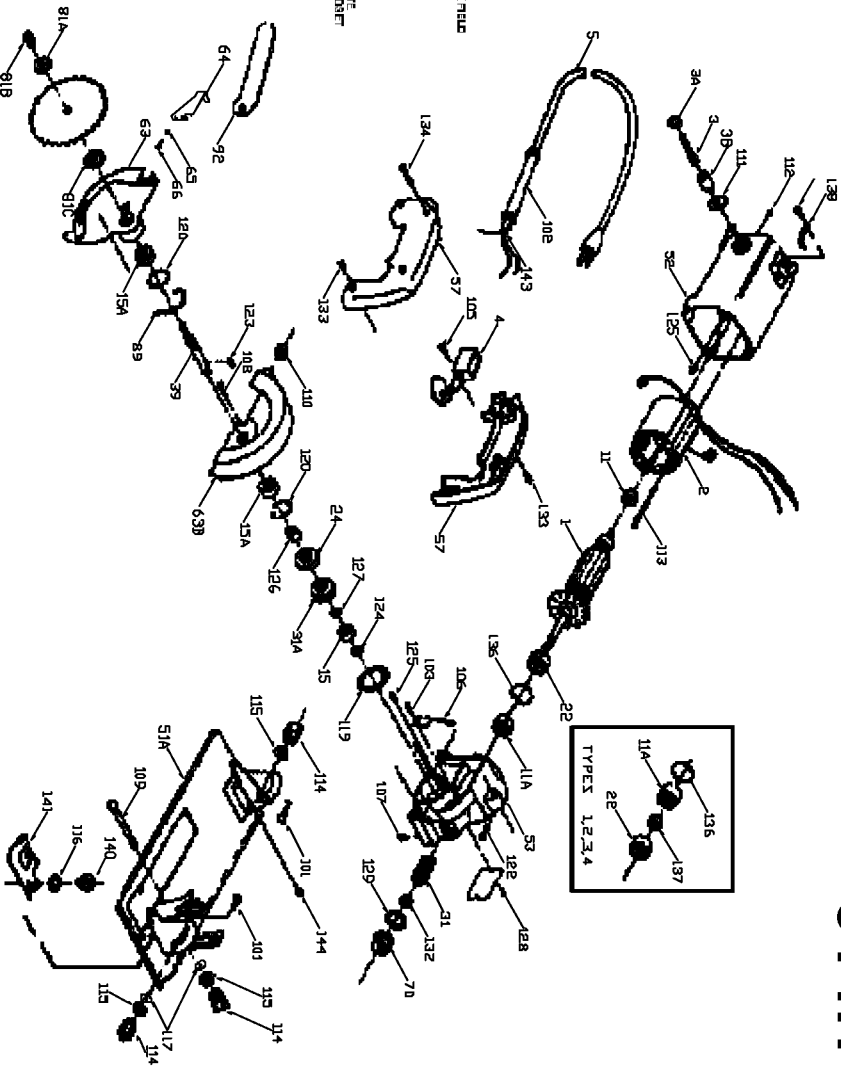

PORTER-CABLE TRIM SAW

WARNING: Electrical repairs should only be attempted by trained repairmen. Contact the nearest Porter-Cable Service Center or other

314
314H

Parts List for 314H Type 1

Item Number	Part Number	Description	Qty Required
1	875165	ARMATURE	1
2	872648	FIELD	1
3	N031653	BRUSH	2
3	823567	BRUSH CAP	2
3	823565	HOLDER	2
4	697171	SWITCH	1
5	879182	CORD	1
11	838855SV	BEARING	1
11	803846SV	BEARING	1
15	855284	BEARING	1
15	859385SV	BEARING	1
22	802947	SEAL	1
24	859381	SEAL	1
31	803614	WORM	1
31	859337	GEAR WORM	1
39	859336	JACKSHFT	1
51	867563	BASE ASSY	1
52	857229	MOTOR HSG	1
53	878992	GEAR HSG	1
57	655864-00	HANDLE SET	1
63	690687	LOWER GUARD	1
63	881182	GUARD/GEAR HSG	1
64	654923-00	LEVER	1
65	802648	WASHER	1
66	858008	SCREW	10
70	842756	PLUG	1
81	691317	OUTER FLANGE	1

COPYRIGHT© 2005. All Rights Reserved.

Parts list, pricing, and availability subject to change. Please visit www.dewaltservicenet.com for current parts information.

Parts List for 314H Type 1

Item Number	Part Number	Description	Qty Required
126	864737	COLLAR	1
127	681932	WASHER	10
128	801374	SCREW	10
129	839766	RING	1
132	801372	NUT	10
133	883485	SCREW	1
134	860573	SCREW	10
136	802942	RING	1
137	859511	COLLAR	1
138	849314	TERM	1
140	400080600005	KIT	1
141	859402	BASE INSERT	1
143	847143	LOCK	1
144	878813	SCREW	10
856	12122	BLD CRCL 4 1/2 X3/8	1
856	12121	BLD CRCL 4 1/2 X3-8	1
856	12870	20T SAW BLADE	1
856	895510	RIP GUIDE	1
856	802876	ALLEN WRENCH	1
856	803443	LUBE	1
856	682063	CONNECTOR VS	1
856	803442	TUBE OIL	1
856	12057	BLD CRCL 4 1/2 X3/8	1
856	877487	FAN	1