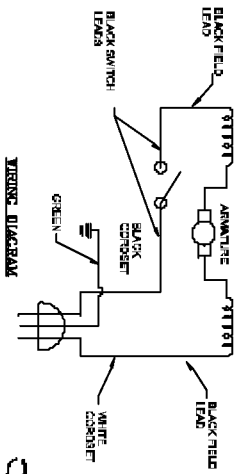

PORTER-CABLE TRIM SAW

WARNING: Electrical repairs should only be attempted by trained repairmen. Contact the nearest Porter-Cable Service Center or other

314
314H

Parts List for 314H Type 1

Item Number	Part Number	Description	Qty Required
1	875165	ARMATURE	1
2	872648	FIELD	1
3	N031653	BRUSH	2
3	823567	BRUSH CAP	2
3	823565	HOLDER	2
4	697171	SWITCH	1
5	879182	CORD	1
11	838855SV	BEARING	1
11	803846SV	BEARING	1
15	855284	BEARING	1
15	859385SV	BEARING	1
22	802947	SEAL	1
24	859381	SEAL	1
31	803614	WORM	1
31	859337	GEAR WORM	1
39	859336	JACKSHFT	1
51	867563	BASE ASSY	1
52	857229	MOTOR HSG	1
53	878992	GEAR HSG	1
57	655864-00	HANDLE SET	1
63	690687	LOWER GUARD	1
63	881182	GUARD/GEAR HSG	1
64	654923-00	LEVER	1
65	802648	WASHER	1
66	858008	SCREW	10
70	842756	PLUG	1
81	691317	OUTER FLANGE	1

COPYRIGHT© 2005. All Rights Reserved.

Parts list, pricing, and availability subject to change. Please visit www.dewaltservicenet.com for current parts information.

Parts List for 314H Type 1

Item Number	Part Number	Description	Qty Required
126	864737	COLLAR	1
127	681932	WASHER	10
128	801374	SCREW	10
129	839766	RING	1
132	801372	NUT	10
133	883485	SCREW	1
134	860573	SCREW	10
136	802942	RING	1
137	859511	COLLAR	1
138	849314	TERM	1
140	400080600005	KIT	1
141	859402	BASE INSERT	1
143	847143	LOCK	1
144	878813	SCREW	10
856	12122	BLD CRCL 4 1/2 X3/8	1
856	12121	BLD CRCL 4 1/2 X3-8	1
856	12870	20T SAW BLADE	1
856	895510	RIP GUIDE	1
856	802876	ALLEN WRENCH	1
856	803443	LUBE	1
856	682063	CONNECTOR VS	1
856	803442	TUBE OIL	1
856	12057	BLD CRCL 4 1/2 X3/8	1
856	877487	FAN	1