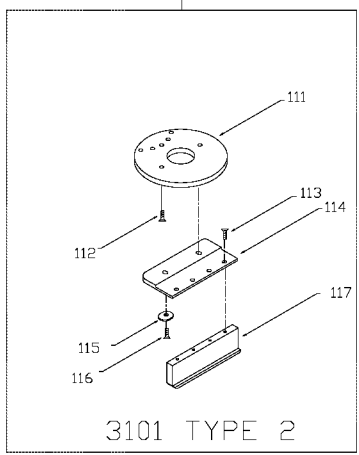

PORTER-CABLE

LAMINATE TRIMMER

attempted by trained repairmen. Contact the nearest Porter-Cable Service Center or other competent repair center.

3101
3102
5036

Parts List for 3102 Type 4

Item Number	Part Number	Description	Qty Required
1	000000-00	No Longer Available	1
1	901706	FAN	1
1	872645	ARMATURE	1
2	000000-00	No Longer Available	1
2	889061	FIELD	1
3	868866	BRUSH	2
3	844703	HOLDER	1
4	911374	SWITCH	1
5	875699	CORD	1
11	802341SV	BALL BEARING	3
11	874538SV	BALL BEARING	3
52	844483	MTR HOUSING	1
200	878389	SCREW	10
201	810006	CAP	1
202	844705	RETAINER	10
203	866312	TERMINAL	1
206	886629	INTERMEDIATE HSG T4	1
207	802607	SCREW	10
208	691257	NUT COLLET	10
209	684718	COLLET	1
210	844643	RETAINER	10
211	802302	RING	10
214	810425	PLUG	1
215	877817	SCREW	10
216	844107	SCREW	10
217	849314	TERM	1
218	846249	NUT	2

COPYRIGHT© 2005. All Rights Reserved.

Parts list, pricing, and availability subject to change. Please visit www.dewaltservicenet.com for current parts information.

Parts List for 3102 Type 4

Item Number	Part Number	Description	Qty Required
218	682063	CONNECTOR VS	2
219	845620	BR HLDR RETAIN	2
220	846755	INSULATOR	1
223	802648	WASHER	10
224	683875	WRENCH OPEN END	1
224	683875	WRENCH OPEN END	1
226	000000-00	No Longer Available	1
856	A08571SV	MOTOR ASSEMBLY	1
856	A08570SV	BASE ASSEMBLY	1