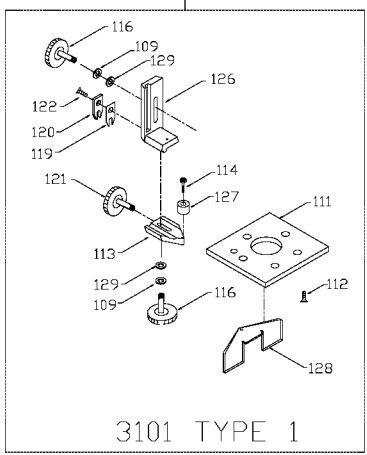

PORTER-CABLE

LAMINATE TRIMMER

attempted by trained repairmen. Contact the nearest Porter-Cable Service Center or other competent repair center.

3101
3102
5036

Parts List for 3102 Type 4

Item Number	Part Number	Description	Qty Required
1	000000-00	No Longer Available	1
1	901706	FAN	1
1	872645	ARMATURE	1
2	000000-00	No Longer Available	1
2	889061	FIELD	1
3	868866	BRUSH	2
3	844703	HOLDER	1
4	911374	SWITCH	1
5	875699	CORD	1
11	802341SV	BALL BEARING	3
11	874538SV	BALL BEARING	3
52	844483	MTR HOUSING	1
200	878389	SCREW	10
201	810006	CAP	1
202	844705	RETAINER	10
203	866312	TERMINAL	1
206	886629	INTERMEDIATE HSG T4	1
207	802607	SCREW	10
208	691257	NUT COLLET	10
209	684718	COLLET	1
210	844643	RETAINER	10
211	802302	RING	10
214	810425	PLUG	1
215	877817	SCREW	10
216	844107	SCREW	10
217	849314	TERM	1
218	846249	NUT	2

COPYRIGHT© 2005. All Rights Reserved.

Parts list, pricing, and availability subject to change. Please visit www.dewaltservicenet.com for current parts information.

Parts List for 3102 Type 4

Item Number	Part Number	Description	Qty Required
218	682063	CONNECTOR VS	2
219	845620	BR HLDR RETAIN	2
220	846755	INSULATOR	1
223	802648	WASHER	10
224	683875	WRENCH OPEN END	1
224	683875	WRENCH OPEN END	1
226	000000-00	No Longer Available	1
856	A08571SV	MOTOR ASSEMBLY	1
856	A08570SV	BASE ASSEMBLY	1