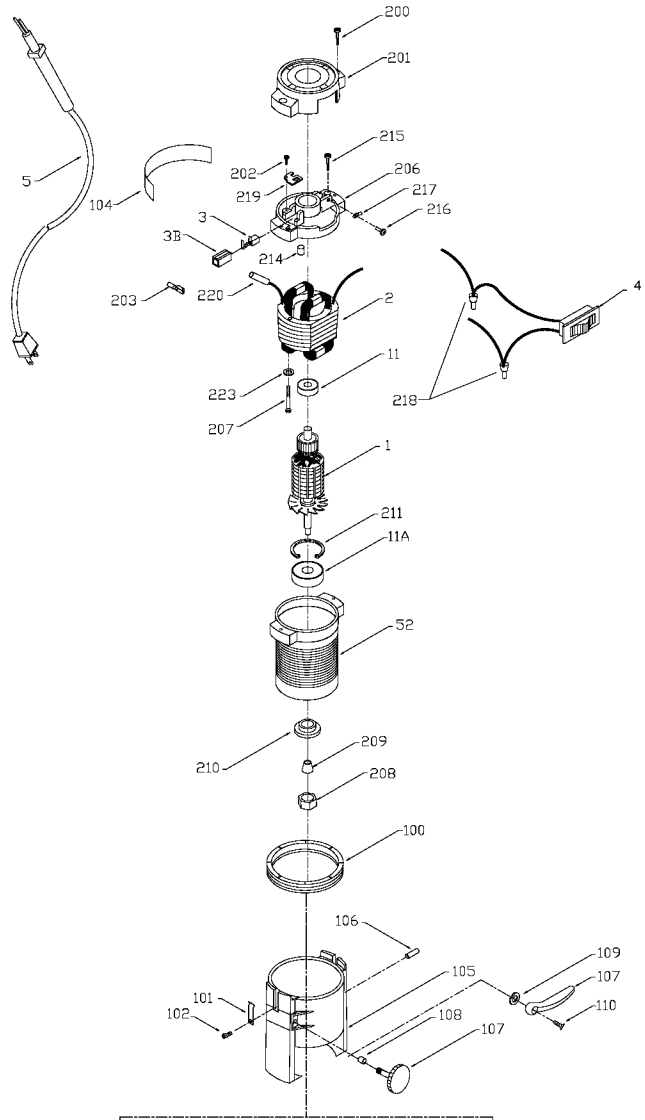

PORTER-CABLE

LAMINATE TRIMMER

attempted by trained repairmen. Contact the nearest Porter-Cable Service Center or other competent repair center.

3101
3102
5036

Parts List for 3102 Type 4

Item Number	Part Number	Description	Qty Required
1	000000-00	No Longer Available	1
1	901706	FAN	1
1	872645	ARMATURE	1
2	000000-00	No Longer Available	1
2	889061	FIELD	1
3	868866	BRUSH	2
3	844703	HOLDER	1
4	911374	SWITCH	1
5	875699	CORD	1
11	802341SV	BALL BEARING	3
11	874538SV	BALL BEARING	3
52	844483	MTR HOUSING	1
200	878389	SCREW	10
201	810006	CAP	1
202	844705	RETAINER	10
203	866312	TERMINAL	1
206	886629	INTERMEDIATE HSG T4	1
207	802607	SCREW	10
208	691257	NUT COLLET	10
209	684718	COLLET	1
210	844643	RETAINER	10
211	802302	RING	10
214	810425	PLUG	1
215	877817	SCREW	10
216	844107	SCREW	10
217	849314	TERM	1
218	846249	NUT	2

COPYRIGHT© 2005. All Rights Reserved.

Parts list, pricing, and availability subject to change. Please visit www.dewaltservicenet.com for current parts information.

Parts List for 3102 Type 4

Item Number	Part Number	Description	Qty Required
218	682063	CONNECTOR VS	2
219	845620	BR HLDR RETAIN	2
220	846755	INSULATOR	1
223	802648	WASHER	10
224	683875	WRENCH OPEN END	1
224	683875	WRENCH OPEN END	1
226	000000-00	No Longer Available	1
856	A08571SV	MOTOR ASSEMBLY	1
856	A08570SV	BASE ASSEMBLY	1