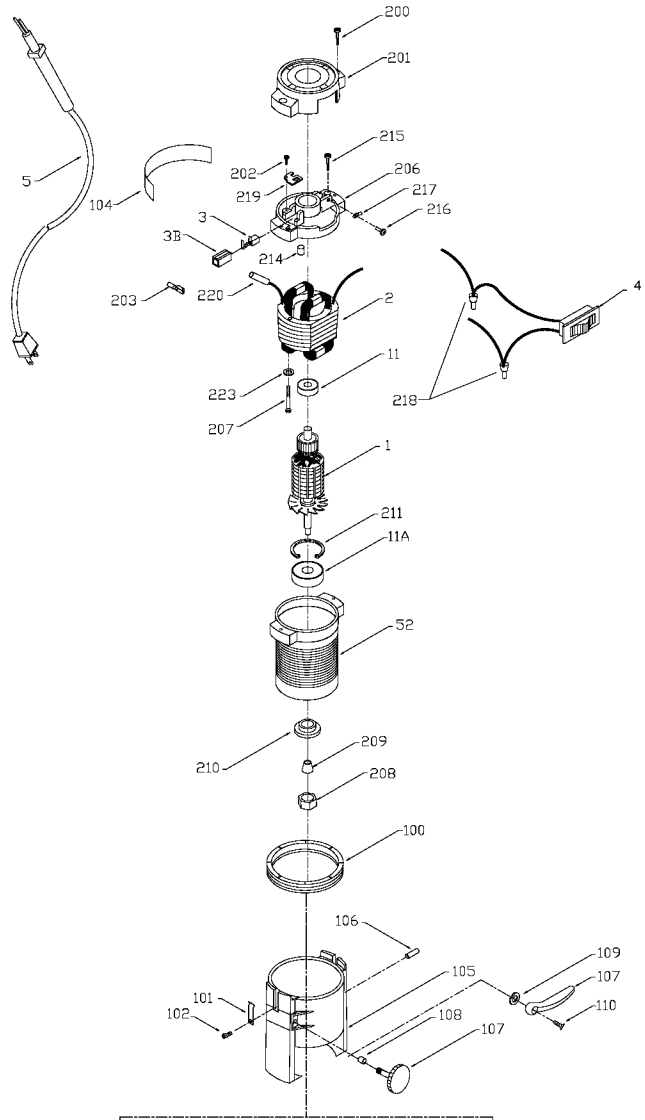

PORTER-CABLE

LAMINATE TRIMMER

attempted by trained repairmen. Contact the nearest Porter-Cable Service Center or other competent repair center.

3101
3102
5036

Parts List for 3102 Type 3

Item Number	Part Number	Description	Qty Required
1	000000-00	No Longer Available	1
1	901706	FAN	1
1	872645	ARMATURE	1
2	000000-00	No Longer Available	1
2	872650	FIELD	1
3	868866	BRUSH	2
3	844703	HOLDER	1
4	911374	SWITCH	1
5	875699	CORD	1
11	802341SV	BALL BEARING	3
11	874538SV	BALL BEARING	3
52	844483	MTR HOUSING	1
200	878389	SCREW	10
201	810006	CAP	1
202	844705	RETAINER	10
203	866312	TERMINAL	1
206	886629	INTERMEDIATE HSG T4	1
207	802607	SCREW	10
208	691257	NUT COLLET	10
209	684718	COLLET	1
210	844643	RETAINER	10
211	802302	RING	10
214	810425	PLUG	1
215	877817	SCREW	10
216	844107	SCREW	10
217	849314	TERM	1
218	846249	NUT	2

COPYRIGHT© 2005. All Rights Reserved.

Parts list, pricing, and availability subject to change. Please visit www.dewaltservicenet.com for current parts information.

Parts List for 3102 Type 3

Item Number	Part Number	Description	Qty Required
218	682063	CONNECTOR VS	2
219	845620	BR HLDR RETAIN	2
220	846755	INSULATOR	1
223	802648	WASHER	10
224	683875	WRENCH OPEN END	1
224	683875	WRENCH OPEN END	1
226	000000-00	No Longer Available	1
856	A08571SV	MOTOR ASSEMBLY	1
856	A08570SV	BASE ASSEMBLY	1