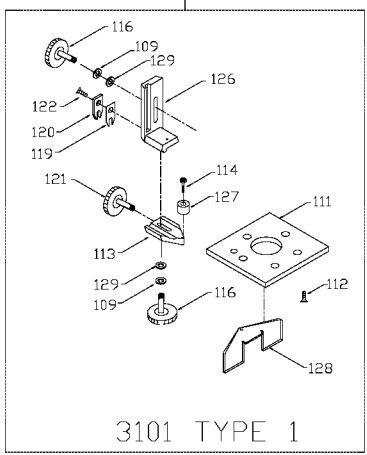

PORTER-CABLE

LAMINATE TRIMMER

attempted by trained repairmen. Contact the nearest Porter-Cable Service Center or other competent repair center.

3101
3102
5036

Parts List for 3102 Type 3

Item Number	Part Number	Description	Qty Required
1	000000-00	No Longer Available	1
1	901706	FAN	1
1	872645	ARMATURE	1
2	000000-00	No Longer Available	1
2	872650	FIELD	1
3	868866	BRUSH	2
3	844703	HOLDER	1
4	911374	SWITCH	1
5	875699	CORD	1
11	802341SV	BALL BEARING	3
11	874538SV	BALL BEARING	3
52	844483	MTR HOUSING	1
200	878389	SCREW	10
201	810006	CAP	1
202	844705	RETAINER	10
203	866312	TERMINAL	1
206	886629	INTERMEDIATE HSG T4	1
207	802607	SCREW	10
208	691257	NUT COLLET	10
209	684718	COLLET	1
210	844643	RETAINER	10
211	802302	RING	10
214	810425	PLUG	1
215	877817	SCREW	10
216	844107	SCREW	10
217	849314	TERM	1
218	846249	NUT	2

COPYRIGHT© 2005. All Rights Reserved.

Parts list, pricing, and availability subject to change. Please visit www.dewaltservicenet.com for current parts information.

Parts List for 3102 Type 3

Item Number	Part Number	Description	Qty Required
218	682063	CONNECTOR VS	2
219	845620	BR HLDR RETAIN	2
220	846755	INSULATOR	1
223	802648	WASHER	10
224	683875	WRENCH OPEN END	1
224	683875	WRENCH OPEN END	1
226	000000-00	No Longer Available	1
856	A08571SV	MOTOR ASSEMBLY	1
856	A08570SV	BASE ASSEMBLY	1