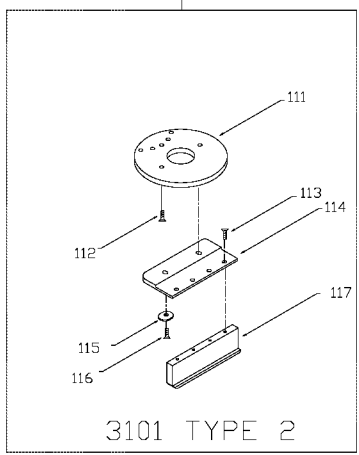

PORTER-CABLE

LAMINATE TRIMMER

attempted by trained repairmen. Contact the nearest Porter-Cable Service Center or other competent repair center.

3101
3102
5036

Parts List for 3102 Type 3

Item Number	Part Number	Description	Qty Required
1	000000-00	No Longer Available	1
1	901706	FAN	1
1	872645	ARMATURE	1
2	000000-00	No Longer Available	1
2	872650	FIELD	1
3	868866	BRUSH	2
3	844703	HOLDER	1
4	911374	SWITCH	1
5	875699	CORD	1
11	802341SV	BALL BEARING	3
11	874538SV	BALL BEARING	3
52	844483	MTR HOUSING	1
200	878389	SCREW	10
201	810006	CAP	1
202	844705	RETAINER	10
203	866312	TERMINAL	1
206	886629	INTERMEDIATE HSG T4	1
207	802607	SCREW	10
208	691257	NUT COLLET	10
209	684718	COLLET	1
210	844643	RETAINER	10
211	802302	RING	10
214	810425	PLUG	1
215	877817	SCREW	10
216	844107	SCREW	10
217	849314	TERM	1
218	846249	NUT	2

COPYRIGHT© 2005. All Rights Reserved.

Parts list, pricing, and availability subject to change. Please visit www.dewaltservicenet.com for current parts information.

Parts List for 3102 Type 3

Item Number	Part Number	Description	Qty Required
218	682063	CONNECTOR VS	2
219	845620	BR HLDR RETAIN	2
220	846755	INSULATOR	1
223	802648	WASHER	10
224	683875	WRENCH OPEN END	1
224	683875	WRENCH OPEN END	1
226	000000-00	No Longer Available	1
856	A08571SV	MOTOR ASSEMBLY	1
856	A08570SV	BASE ASSEMBLY	1