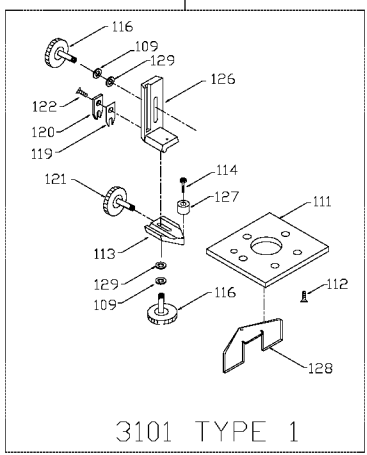

## LAMINATE TRIMMER

attempted by trained repairmen. Contact the nearest Porter-Cable Service Center or other competent repair center.

3101  
3102  
5036

## Parts List for 3102 Type 1

Item Number	Part Number	Description	Qty Required
1	000000-00	No Longer Available	1
1	868830	KIT	1
1	845339	FAN	1
2	000000-00	No Longer Available	1
2	000000-00	No Longer Available	1
3	868866	BRUSH	2
3	844703	HOLDER	1
4	911374	SWITCH	1
5	875699	CORD	1
11	802341SV	BALL BEARING	3
11	874538SV	BALL BEARING	3
52	844483	MTR HOUSING	1
100	697468	RING	1
101	844648	SPRING CLIP	10
102	858008	SCREW	10
104	801374	SCREW	10
200	878389	SCREW	10
201	810006	CAP	1
202	844705	RETAINER	10
203	866312	TERMINAL	1
206	886629	INTERMEDIATE HSG T4	1
207	802607	SCREW	10
208	691257	NUT COLLET	10
209	684718	COLLET	1
210	844643	RETAINER	10
211	802302	RING	10
214	810425	PLUG	1

## Parts List for 3102 Type 1

Item Number	Part Number	Description	Qty Required
215	877817	SCREW	10
216	844107	SCREW	10
217	849314	TERM	1
218	846249	NUT	2
218	682063	CONNECTOR VS	2
219	845620	BR HLDR RETAIN	2
220	846755	INSULATOR	1
223	802648	WASHER	10
224	683875	WRENCH OPEN END	1
224	683875	WRENCH OPEN END	1
226	000000-00	No Longer Available	1
856	A08571SV	MOTOR ASSEMBLY	1
856	A08570SV	BASE ASSEMBLY	1