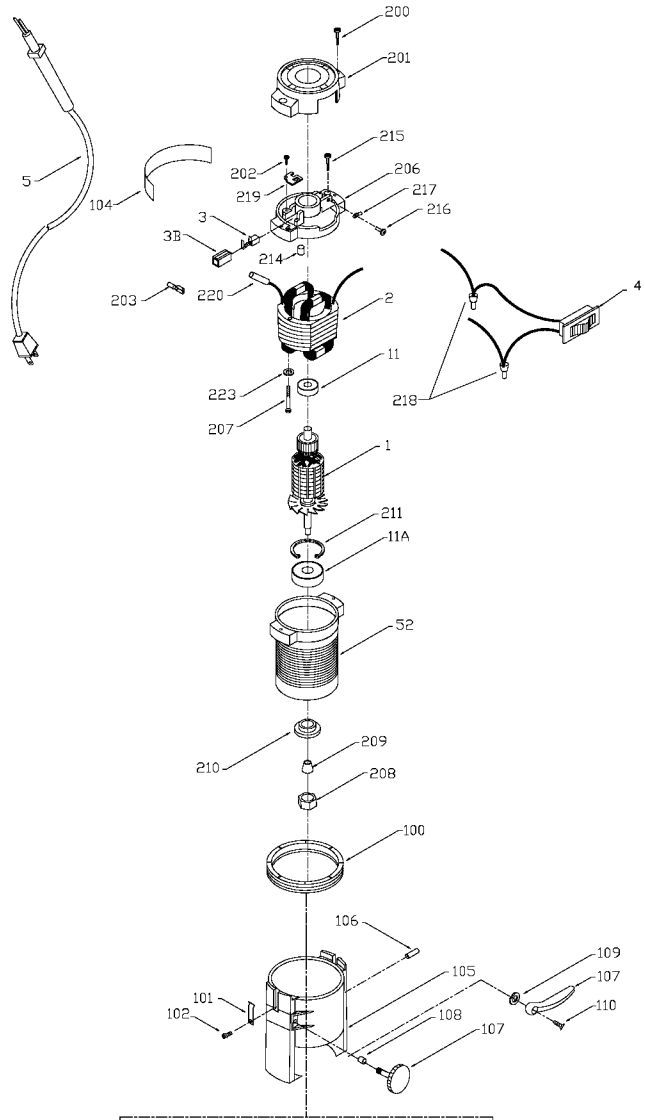

# PORTER-CABLE

## LAMINATE TRIMMER

attempted by trained repairmen. Contact the nearest Porter-Cable Service Center or other competent repair center.

3101  
3102  
5036

## Parts List for 3102 Type 1

Item Number	Part Number	Description	Qty Required
1	000000-00	No Longer Available	1
1	868830	KIT	1
1	845339	FAN	1
2	000000-00	No Longer Available	1
2	000000-00	No Longer Available	1
3	868866	BRUSH	2
3	844703	HOLDER	1
4	911374	SWITCH	1
5	875699	CORD	1
11	802341SV	BALL BEARING	3
11	874538SV	BALL BEARING	3
52	844483	MTR HOUSING	1
100	697468	RING	1
101	844648	SPRING CLIP	10
102	858008	SCREW	10
104	801374	SCREW	10
200	878389	SCREW	10
201	810006	CAP	1
202	844705	RETAINER	10
203	866312	TERMINAL	1
206	886629	INTERMEDIATE HSG T4	1
207	802607	SCREW	10
208	691257	NUT COLLET	10
209	684718	COLLET	1
210	844643	RETAINER	10
211	802302	RING	10
214	810425	PLUG	1

## Parts List for 3102 Type 1

Item Number	Part Number	Description	Qty Required
215	877817	SCREW	10
216	844107	SCREW	10
217	849314	TERM	1
218	846249	NUT	2
218	682063	CONNECTOR VS	2
219	845620	BR HLDR RETAIN	2
220	846755	INSULATOR	1
223	802648	WASHER	10
224	683875	WRENCH OPEN END	1
224	683875	WRENCH OPEN END	1
226	000000-00	No Longer Available	1
856	A08571SV	MOTOR ASSEMBLY	1
856	A08570SV	BASE ASSEMBLY	1