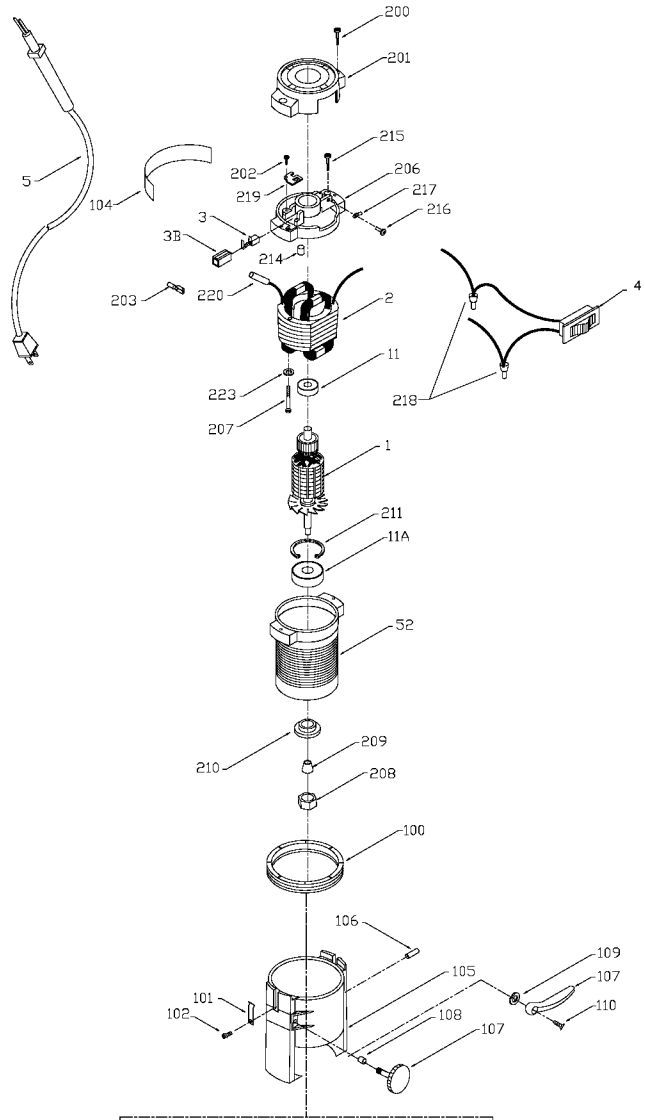

PORTER-CABLE

LAMINATE TRIMMER

attempted by trained repairmen. Contact the nearest Porter-Cable Service Center or other competent repair center.

3101
3102
5036

Parts List for 310 Type 1

Item Number	Part Number	Description	Qty Required
1	000000-00	No Longer Available	1
1	868830	KIT	1
2	000000-00	No Longer Available	1
2	000000-00	No Longer Available	1
3	868866	BRUSH	2
3	844703	HOLDER	1
4	911374	SWITCH	1
5	875699	CORD	1
11	802341SV	BALL BEARING	3
11	874538SV	BALL BEARING	3
52	844483	MTR HOUSING	1
100	697468	RING	1
101	844648	SPRING CLIP	10
102	858008	SCREW	10
104	801374	SCREW	10
105	000000-00	No Longer Available	1
105	878716	BASE HOUSING	1
106	840109	PIN	10
107	845500	PULLEY & SCREW	1
107	693885	THUMB SCREW	10
108	693968	SPACER	10
109	858420	WASHER	10
110	845506	SCREW	10
111	893130	SUB BASE	1
111	5140029-46	BASE	1
111	878705	SUB BASE	1
112	873982	SCREW	10

COPYRIGHT© 2005. All Rights Reserved.

Parts list, pricing, and availability subject to change. Please visit www.dewaltservicenet.com for current parts information.

Parts List for 310 Type 1

Item Number	Part Number	Description	Qty Required
112	802289	SCREW	10
113	802768	SCREW	10
113	847920	GUIDE	1
114	878672	GUIDE PLATE	1
114	844601	GUIDE PIN	1
115	878513	ECCENTRIC	1
116	878512	SCREW	10
116	844647	SCREW	10
117	878673	EXTENSION ARM	1
118	913050	WRENCH	1
118	698110	ALLEN WRENCH T2	1
119	845179	SPRING	1
120	000000-00	No Longer Available	1
121	844645	SCREW	10
122	802289	SCREW	10
126	844596	ROLLER BRACKET	1
127	000000-00	No Longer Available	1
128	845782	CHIP DEFLECTOR	1
129	802318	WASHER	10
130	845584	NYLON ROLLER	1
200	878389	SCREW	10
201	810006	CAP	1
202	844705	RETAINER	10
203	866312	TERMINAL	1
206	886629	INTERMEDIATE HSG T4	1
207	802607	SCREW	10
208	691257	NUT COLLET	10