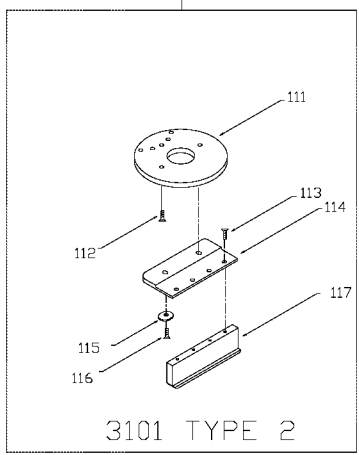

PORTER-CABLE

LAMINATE TRIMMER

attempted by trained repairmen. Contact the nearest Porter-Cable Service Center or other competent repair center.

3101
3102
5036

Parts List for 310 Type 1

Item Number	Part Number	Description	Qty Required
1	000000-00	No Longer Available	1
1	868830	KIT	1
2	000000-00	No Longer Available	1
2	000000-00	No Longer Available	1
3	868866	BRUSH	2
3	844703	HOLDER	1
4	911374	SWITCH	1
5	875699	CORD	1
11	802341SV	BALL BEARING	3
11	874538SV	BALL BEARING	3
52	844483	MTR HOUSING	1
100	697468	RING	1
101	844648	SPRING CLIP	10
102	858008	SCREW	10
104	801374	SCREW	10
105	000000-00	No Longer Available	1
105	878716	BASE HOUSING	1
106	840109	PIN	10
107	845500	PULLEY & SCREW	1
107	693885	THUMB SCREW	10
108	693968	SPACER	10
109	858420	WASHER	10
110	845506	SCREW	10
111	893130	SUB BASE	1
111	5140029-46	BASE	1
111	878705	SUB BASE	1
112	873982	SCREW	10

COPYRIGHT© 2005. All Rights Reserved.

Parts list, pricing, and availability subject to change. Please visit www.dewaltservicenet.com for current parts information.

Parts List for 310 Type 1

Item Number	Part Number	Description	Qty Required
112	802289	SCREW	10
113	802768	SCREW	10
113	847920	GUIDE	1
114	878672	GUIDE PLATE	1
114	844601	GUIDE PIN	1
115	878513	ECCENTRIC	1
116	878512	SCREW	10
116	844647	SCREW	10
117	878673	EXTENSION ARM	1
118	913050	WRENCH	1
118	698110	ALLEN WRENCH T2	1
119	845179	SPRING	1
120	000000-00	No Longer Available	1
121	844645	SCREW	10
122	802289	SCREW	10
126	844596	ROLLER BRACKET	1
127	000000-00	No Longer Available	1
128	845782	CHIP DEFLECTOR	1
129	802318	WASHER	10
130	845584	NYLON ROLLER	1
200	878389	SCREW	10
201	810006	CAP	1
202	844705	RETAINER	10
203	866312	TERMINAL	1
206	886629	INTERMEDIATE HSG T4	1
207	802607	SCREW	10
208	691257	NUT COLLET	10