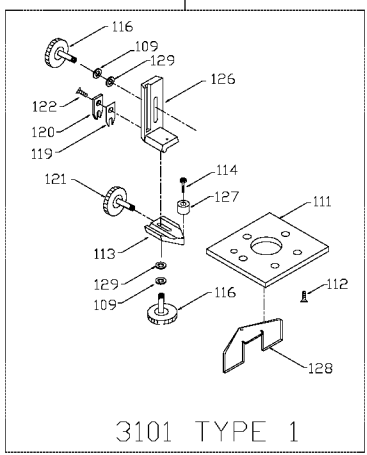

PORTER-CABLE

LAMINATE TRIMMER

attempted by trained repairmen. Contact the nearest Porter-Cable Service Center or other competent repair center.

3101
3102
5036

Parts List for 310 Type 1

Item Number	Part Number	Description	Qty Required
1	000000-00	No Longer Available	1
1	868830	KIT	1
2	000000-00	No Longer Available	1
2	000000-00	No Longer Available	1
3	868866	BRUSH	2
3	844703	HOLDER	1
4	911374	SWITCH	1
5	875699	CORD	1
11	802341SV	BALL BEARING	3
11	874538SV	BALL BEARING	3
52	844483	MTR HOUSING	1
100	697468	RING	1
101	844648	SPRING CLIP	10
102	858008	SCREW	10
104	801374	SCREW	10
105	000000-00	No Longer Available	1
105	878716	BASE HOUSING	1
106	840109	PIN	10
107	845500	PULLEY & SCREW	1
107	693885	THUMB SCREW	10
108	693968	SPACER	10
109	858420	WASHER	10
110	845506	SCREW	10
111	893130	SUB BASE	1
111	5140029-46	BASE	1
111	878705	SUB BASE	1
112	873982	SCREW	10

COPYRIGHT© 2005. All Rights Reserved.

Parts list, pricing, and availability subject to change. Please visit www.dewaltservicenet.com for current parts information.

Parts List for 310 Type 1

Item Number	Part Number	Description	Qty Required
112	802289	SCREW	10
113	802768	SCREW	10
113	847920	GUIDE	1
114	878672	GUIDE PLATE	1
114	844601	GUIDE PIN	1
115	878513	ECCENTRIC	1
116	878512	SCREW	10
116	844647	SCREW	10
117	878673	EXTENSION ARM	1
118	913050	WRENCH	1
118	698110	ALLEN WRENCH T2	1
119	845179	SPRING	1
120	000000-00	No Longer Available	1
121	844645	SCREW	10
122	802289	SCREW	10
126	844596	ROLLER BRACKET	1
127	000000-00	No Longer Available	1
128	845782	CHIP DEFLECTOR	1
129	802318	WASHER	10
130	845584	NYLON ROLLER	1
200	878389	SCREW	10
201	810006	CAP	1
202	844705	RETAINER	10
203	866312	TERMINAL	1
206	886629	INTERMEDIATE HSG T4	1
207	802607	SCREW	10
208	691257	NUT COLLET	10