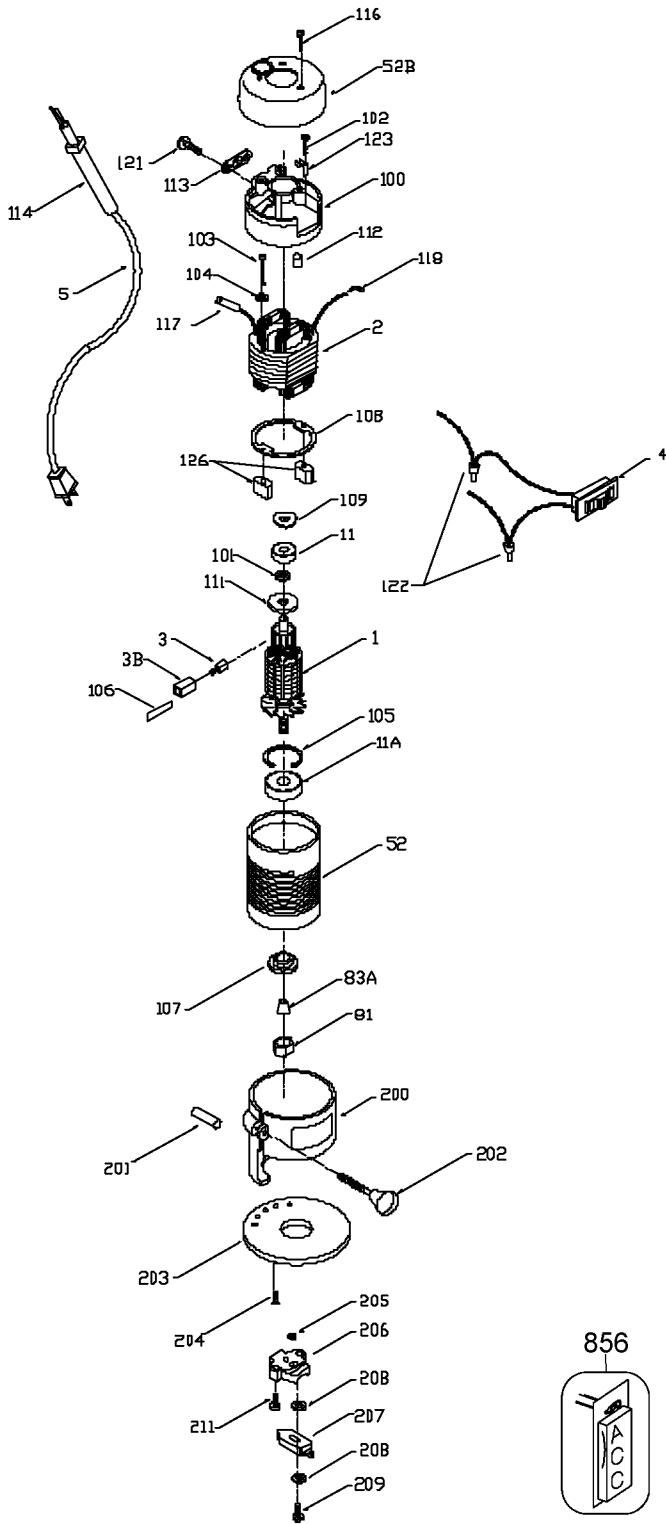

PORTER-CABLE LAMINATE TRIMMER

WARNING: Electrical repairs should only be attempted by trained repairmen. Contact the nearest Porter-Cable Service Center or other

3091
3092

Parts List for 3092 Type 1

Item Number	Part Number	Description	Qty Required
1	883524	ARMATURE	1
1	000000-00	No Longer Available	1
1	901706	FAN	1
1	000000-00	No Longer Available	1
2	681036	FIELD 115V	1
3	850842	BRUSH	2
3	849326	BRUSH HOLDER	2
4	911374	SWITCH	1
5	330072-98	CORD/8FT/18-2SJ	1
11	000000-00	No Longer Available	1
11	855284	BEARING	3
11	874538SV	BALL BEARING	3
52	683060	MOTOR HOUSING	1
52	699634	CAP	1
81	691257	NUT COLLET	1
83	684718	COLLET	1
100	684228	MOTOR BRACKET	1
101	849328	SPACER	1
102	681472	SCREW	10
103	000000-00	No Longer Available	10
104	802430	LOCKWASHER	10
104	879716	O RING	10
105	802302	RING	10
106	692344	INSULATOR	1
107	849826	RETAINER	10
108	000000-00	No Longer Available	1
109	842610	SPRING-PRELOAD	10

COPYRIGHT© 2005. All Rights Reserved.

Parts list, pricing, and availability subject to change. Please visit www.dewaltservicenet.com for current parts information.

Parts List for 3092 Type 1

Item Number	Part Number	Description	Qty Required
111	000000-00	No Longer Available	1
112	695936	PLUG-RUBBER	1
113	000000-00	No Longer Available	1
114	901266	STRAIN RELIEVER	1
116	876384	SCREW	10
117	845757	SLEEVE	1
118	845946	TERMINAL	1
121	860715	SCREW	10
122	846249	NUT	10
123	852452	CLIP	1
126	810643	RETAINER	10
856	683875	WRENCH OPEN END	1
856	683875	WRENCH OPEN END	1