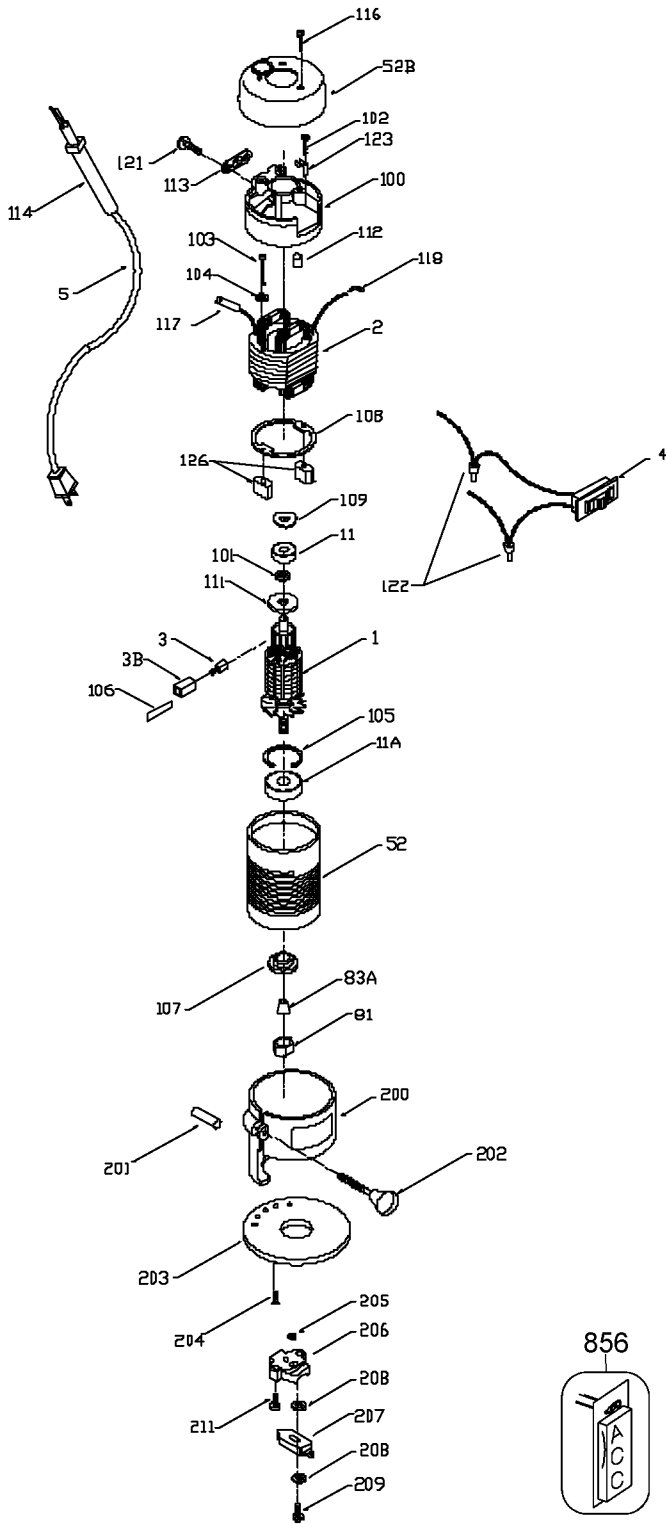

PORTER-CABLE LAMINATE TRIMMER

WARNING: Electrical repairs should only be attempted by trained repairmen. Contact the nearest Porter-Cable Service Center or other

3091
3092

Parts List for 3091 Type 1

Item Number	Part Number	Description	Qty Required
200	690019	BASE	1
201	849028	PIN	10
202	810281	SCREW	10
203	810272	SUB BASE	1
204	803158	SCREW	10
205	869687	NUT	10
206	000000-00	No Longer Available	1
206	847169	PIN	10
207	810274	GUIDE	1
208	802995	WASHER	10
209	883485	SCREW	10
211	803150	SCREW	10
212	000000-00	No Longer Available	1
215	000000-00	No Longer Available	1
856	A08569SV	BASE ASSEMBLY	1