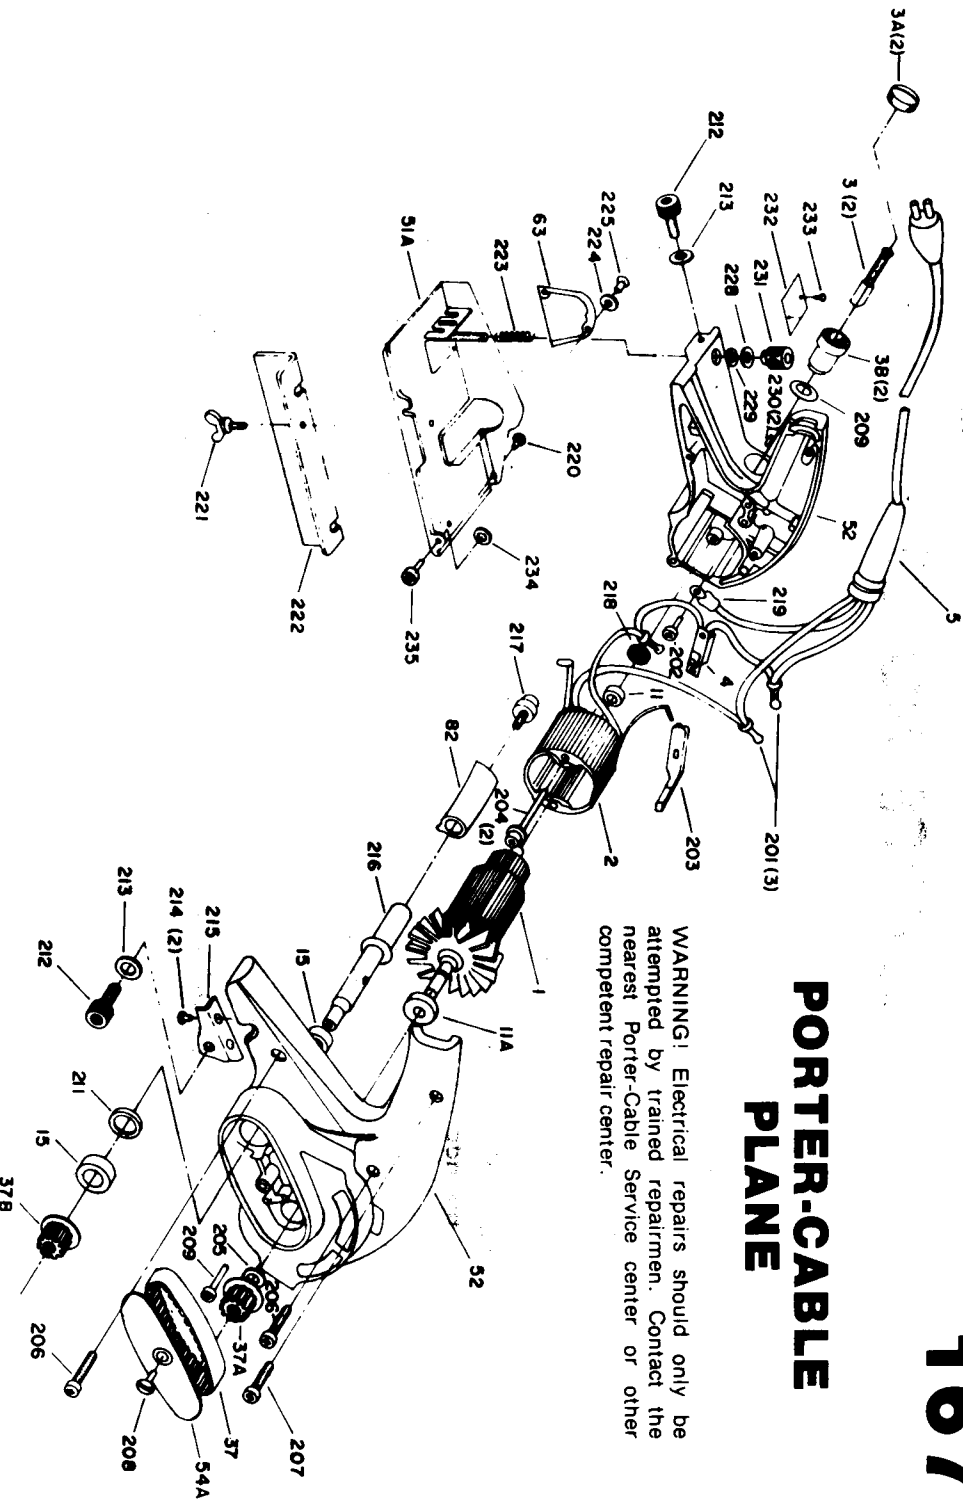

PORTER-CABLE PLANE

WARNING! Electrical repairs should only be attempted by trained repairmen. Contact the nearest Porter-Cable Service center or other competent repair center.

Parts List for 167 Type 4

Item Number	Part Number	Description	Qty Required
1	000000-00	No Longer Available	1
2	000000-00	No Longer Available	1
2	000000-00	No Longer Available	1
3	N031653	BRUSH	2
3	823567	BRUSH CAP	2
3	823565	HOLDER	2
4	000000-00	No Longer Available	1
5	875863	CORD	1
5	000000-00	No Longer Available	1
11	838989	BEARING	1
11	838855SV	BEARING	1
15	838995SV	BALL BEARING	1
37	845516	BELT	1
37	810031	PULLEY	1
37	810030	PULLEY	1
51	845519	BASE BRACKET	1
52	000000-00	No Longer Available	1
54	000000-00	No Longer Available	1
63	838813	GUARD	1
201	682063	CONNECTOR VS	1
201	682063	CONNECTOR VS	1
202	844107	SCREW	10
203	000000-00	No Longer Available	1
204	000000-00	No Longer Available	1
205	000000-00	No Longer Available	1
206	000000-00	No Longer Available	10
207	801848	SCREW	10

COPYRIGHT© 2005. All Rights Reserved.

Parts list, pricing, and availability subject to change. Please visit www.dewaltservicen.com for current parts information.

Parts List for 167 Type 4

Item Number	Part Number	Description	Qty Required
208	849819	SCREW	10
209	802211	WASHER	2
210	802944	SCREW	10
211	839766	RING	1
212	000000-00	No Longer Available	10
213	801530	WASHER	10
214	852310	SCREW	1
215	842666	DEPTH ADJ BRKT	1
216	000000-00	No Longer Available	1
217	839062	SCREW	10
218	801761	OILER	1
219	849314	TERM	1
220	802289	SCREW	1
221	839845	SCREW	10
223	845536	SPRING	1
224	000000-00	No Longer Available	1
225	873982	SCREW	1
228	802318	WASHER	10
229	839944	WASHER	10
230	802200	SCREW	2
231	838849	KNOB	1
233	000000-00	No Longer Available	1
234	000000-00	No Longer Available	1
235	802944	SCREW	10
856	865643	SCREW	10
856	802905	ALLEN WRENCH	1
856	803106	LEAD	1